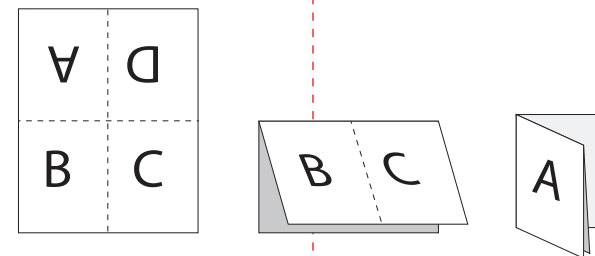

17" x 11" Right Angle Fold Brochure, folds to 8.5" x 5.5" (horizontal - outside/back) TEMPLATE SIZE 17.25" x 11.25" to allow for bleed

IMPORTANT

Import or place in document.

If your document has artwork that prints to the edge you **MUST** extend artwork to the **OUTER** edge of the bleed area (PINK) 1/8" beyond the actual trim size (black dashed line).

TRIM LINE
finished size of document

Keep all text 1/8" inside the trim area, a shaded blue clear area is marked for your convenience.

SCORE (FOR FOLD)

Do not forget to **DELETE THIS LAYER** prior to printing your file.
PGprint.com is not responsible for reprinting
your job if you forget to remove this layer.

SCORE (FOR FOLD)