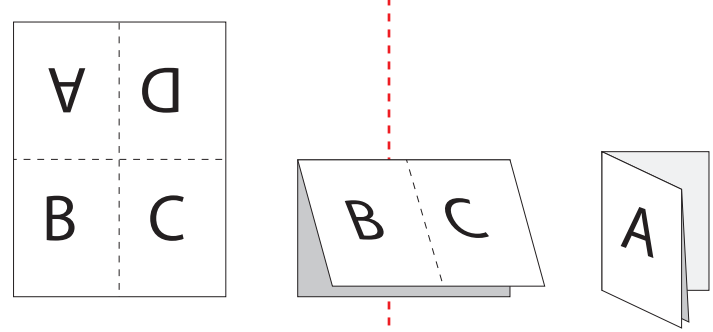

# 11" x 17" Right Angle Fold Brochure, folds to 5.5" x 8.5" (horizontal - outside/back) TEMPLATE SIZE 11.25" x 17.25" to allow for bleed

## IMPORTANT

Import or place in document.

TRIM LINE  
finished size of document

SCORE (FOR FOLD)

If your document has artwork that prints to the edge you **MUST** extend artwork to the **OUTER** edge of the bleed area (PINK) 1/8" beyond the actual trim size (black dashed line).

Keep all text 1/8" inside the trim area, a shaded blue clear area is marked for your convenience.

Do not forget to **DELETE THIS LAYER** prior to printing your file.  
PGprint.com is not responsible for reprinting  
your job if you forget to remove this layer.