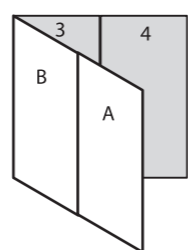

D

C

B

A

OUTSIDE BACK COVER

OUTSIDE FRONT COVER

SCORE (FOR FOLD)

SCORE (FOR FOLD)

SCORE (FOR FOLD)

15.88" x 9" Double Parallel Fold Brochure, folds to 4" x 9" (outside/back) TEMPLATE SIZE 16.13" x 9.25" to allow for bleed

IMPORTANT
Open or import template
at 300dpi.

If your document has artwork that prints to the edge you **MUST** extend artwork to the **OUTER** edge of the bleed area (PINK) 1/8" beyond the actual trim size (black dashed line).

TRIM LINE
finished size of document