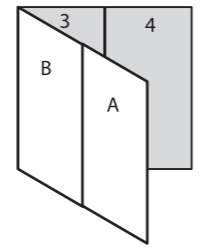

INSIDE LEFT PANEL

1

2

3

INSIDE RIGHT PANEL

4

15.88" x 9" Double Parallel Fold Brochure, folds to 4" x 9" (inside/front)
TEMPLATE SIZE 16.13" x 9.25" to allow for bleed

IMPORTANT
Open or import template
at 300dpi.

If your document has artwork that prints to the edge you **MUST** extend artwork to the **OUTER** edge of the bleed area (PINK) 1/8" beyond the actual trim size (black dashed line).

Keep all text 1/8" inside the trim area, a shaded blue clear area is marked for your convenience.