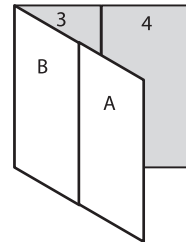

D

C

B

A

OUTSIDE BACK COVER

OUTSIDE FRONT COVER

SCORE (FOR FOLD)

SCORE (FOR FOLD)

SCORE (FOR FOLD)

14" x 8.5" Double Parallel Fold Brochure, folds to 3.5" x 8.5" (outside/back) TEMPLATE SIZE 14.25" x 8.75" to allow for bleed

IMPORTANT
Open or import template
at 300dpi.

If your document has artwork that prints to the edge you **MUST** extend artwork to the **OUTER** edge of the bleed area (PINK) 1/8" beyond the actual trim size (black dashed line).

TRIM LINE
finished size of document