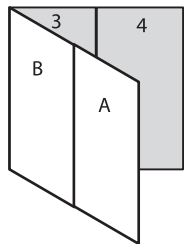

D

C

OUTSIDE BACK COVER

B

OUTSIDE FRONT COVER

A

10" x 4" Double Parallel Fold Mini Brochure, folds to 2.5" x 4" (outside/back)
TEMPLATE SIZE 10.25" x 4.25" to allow for bleed

IMPORTANT: Open or import template at 300dpi.

If your document has artwork that prints to the edge you **MUST** extend artwork to the **OUTER** edge of the bleed area (PINK) 1/8" beyond the actual trim size (black dashed line). Keep all text 1/8" inside the trim area, a shaded blue clear area is marked for your convenience.

TRIM LINE
finished size of document